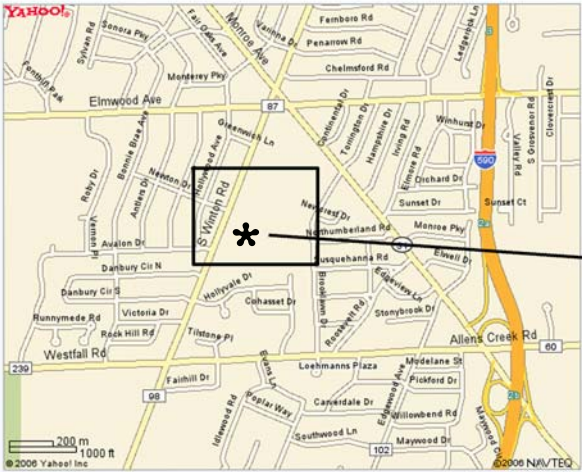

**Venue for
Brighton Rotary's Pancake Day
12 Corners Presbyterian Church
1200 S. Winton Road
(South of the High School)**

Parking