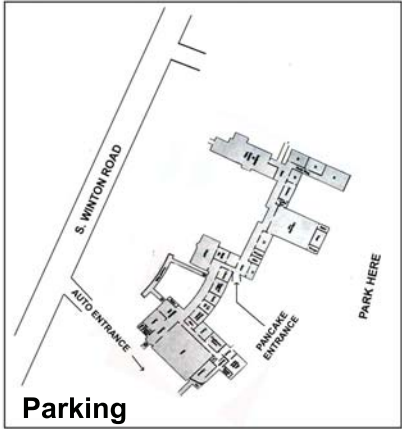

**Venue for
Brighton Rotary's Pancake Day
12 Corners Presbyterian Church
1200 S. Winton Road
(South of the High School)**

Parking